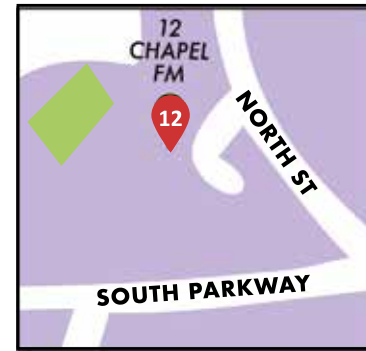

HOW TO FIND US

FIND US... in Leeds City Centre

BEYOND uses lots of different venues across Leeds. The following venues are in Leeds City Centre.

-  **1** *Swarthmore Education Centre*
2-7 Woodhouse Square, Leeds LS31AD
www.swarthmore.org.uk
-  **2** *Leeds Town Hall*
The Headrow, Leeds LS1 3AD
www.leedstownhall.co.uk
-  **3** *Room 700*
Leeds Central Library, Calverley Street, Leeds LS1 3AB
-  **4** *Wharf Chambers*
23-25 Wharf Street, Leeds, LS2 7EQ
www.wharfchambers.org
-  **5** *Leeds Kirkgate Market*
Vicar Lane, Leeds LS2 7HY
-  **6** *Northern Ballet*
Quarry Hill, Leeds, LS2 7PA
www.northernballet.com
-  **7** *Studio 24*
Unit 23a, 66-70 Mabgate, Leeds LS9 7DZ
www.studio24leeds.com

FIND US... across Leeds

The following venues are outside Leeds City Centre. We have indicated which bus routes go from the centre.

-  **8** *Interplay Theatre*
Armley Ridge Road, Leeds, LS12 3LE
www.interplaytheatre.co.uk
Bus: 14, 15, 16
-  **9** *Artlink West Yorkshire*
191 Belle Vue Road, Leeds LS3 1HG.
www.artlinkwestyorks.org
Bus: 19, 19a, 50, 56
-  **10** *Armley Mills*
Canal Road, Armley, Leeds LS12 2QF
Bus: 15, 33a, 670
-  **11** *Kirk Deighton Village Hall*
Ashdale View, Kirk Deighton, North Yorkshire LS22 4DS
Bus: X98, X99
-  **12** *Chapel FM*
Old Seacroft Chapel, York Road, Leeds LS14 6JB
www.chapelfm.co.uk
Bus: 4, 16
-  **13** *SLATE*
The Original Feel Good Furniture Shop
1 Low Road, Hunslet, Leeds LS10 1QR
Bus: 74