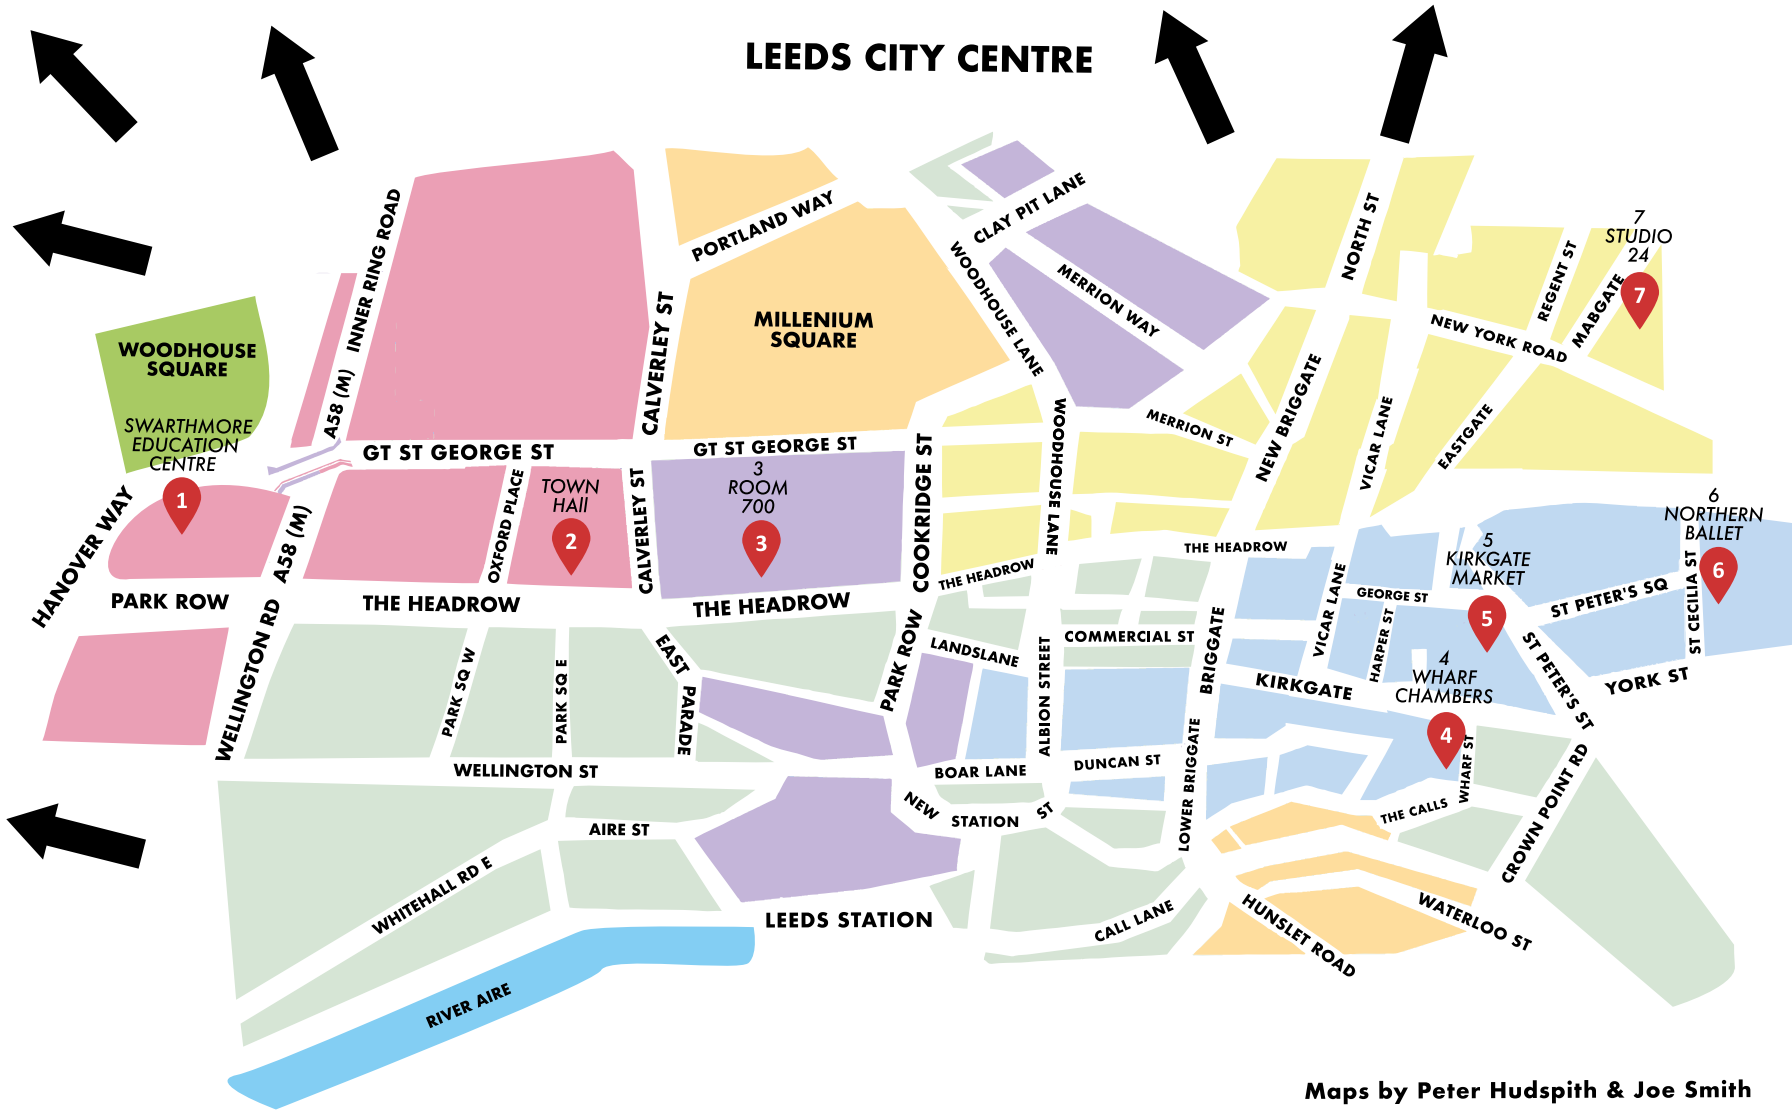

HOW TO FIND US

FIND US... in Leeds City Centre

BEYOND uses lots of different venues across Leeds. The following venues are in Leeds City Centre.

-  **1** *Swarthmore Education Centre*
2-7 Woodhouse Square, Leeds LS31AD
www.swarthmore.org.uk
-  **2** *Leeds Town Hall*
The Headrow, Leeds LS1 3AD
www.leedstownhall.co.uk
-  **3** *Room 700*
Leeds Central Library, Calverley Street, Leeds LS1 3AB
-  **4** *Wharf Chambers*
23-25 Wharf Street, Leeds, LS2 7EQ
www.wharfchambers.org
-  **5** *Leeds Kirkgate Market*
Vicar Lane, Leeds LS2 7HY
-  **6** *Northern Ballet*
Quarry Hill, Leeds, LS2 7PA
www.northernballet.com
-  **7** *Studio 24*
Unit 23a, 66-70 Mabgate, Leeds LS9 7DZ
www.studio24leeds.com

FIND US... across Leeds

The following venues are outside Leeds City Centre. We have indicated which bus routes go from the centre.

-  **8** *Interplay Theatre*
Armley Ridge Road, Leeds, LS12 3LE
www.interplaytheatre.co.uk
Bus: 14, 15, 16
-  **9** *Artlink West Yorkshire*
191 Belle Vue Road, Leeds LS3 1HG.
www.artlinkwestyorks.org
Bus: 19, 19a, 50, 56
-  **10** *Armley Mills*
Canal Road, Armley, Leeds LS12 2QF
Bus: 15, 33a, 670
-  **11** *Kirk Deighton Village Hall*
Ashdale View, Kirk Deighton, North Yorkshire LS22 4DS
Bus: X98, X99
-  **12** *Chapel FM*
Old Seacroft Chapel, York Road, Leeds LS14 6JB
www.chapelfm.co.uk
Bus: 4, 16
-  **13** *SLATE*
The Original Feel Good Furniture Shop
1 Low Road, Hunslet, Leeds LS10 1QR
Bus: 74