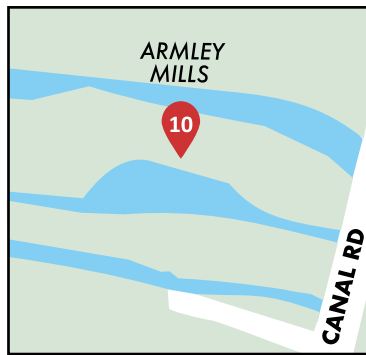

HOW TO FIND US

FIND US... in Leeds City Centre

BEYOND uses lots of different venues across Leeds. The following venues are in Leeds City Centre.

-  **1** *Swarthmore Education Centre*
2-7 Woodhouse Square, Leeds LS31AD
www.swarthmore.org.uk
-  **2** *Leeds Town Hall*
The Headrow, Leeds LS1 3AD
www.leedstownhall.co.uk
-  **3** *Room 700*
Leeds Central Library, Calverley Street, Leeds LS1 3AB
-  **4** *Wharf Chambers*
23-25 Wharf Street, Leeds, LS2 7EQ
www.wharfchambers.org
-  **5** *Leeds Kirkgate Market*
Vicar Lane, Leeds LS2 7HY
-  **6** *Northern Ballet*
Quarry Hill, Leeds, LS2 7PA
www.northernballet.com
-  **7** *Studio 24*
Unit 23a, 66-70 Mabgate, Leeds LS9 7DZ
www.studio24leeds.com

FIND US... across Leeds

The following venues are outside Leeds City Centre. We have indicated which bus routes go from the centre.

-  **8** *Interplay Theatre*
Armley Ridge Road, Leeds, LS12 3LE
www.interplaytheatre.co.uk
Bus: 14, 15, 16
-  **9** *Artlink West Yorkshire*
191 Belle Vue Road, Leeds LS3 1HG.
www.artlinkwestyorks.org
Bus: 19, 19a, 50, 56
-  **10** *Armley Mills*
Canal Road, Armley, Leeds LS12 2QF
Bus: 15, 33a, 670
-  **11** *Kirk Deighton Village Hall*
Ashdale View, Kirk Deighton, North Yorkshire LS22 4DS
Bus: X98, X99
-  **12** *Chapel FM*
Old Seacroft Chapel, York Road, Leeds LS14 6JB
www.chapelfm.co.uk
Bus: 4, 16
-  **13** *SLATE*
The Original Feel Good Furniture Shop
1 Low Road, Hunslet, Leeds LS10 1QR
Bus: 74